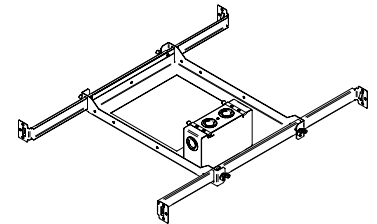

Chicago Plenum
(CCEA) T R - C C E A

Remote Housing R E M

BASO
basolighting.com

DOT-R 2.5 Wall Washer

From Below Install (FBI)

Compatible Ceiling Thickness
1/4", 3/8", 1/2", 5/8"

non-IC rated Housing

DOT-R mounting instructions