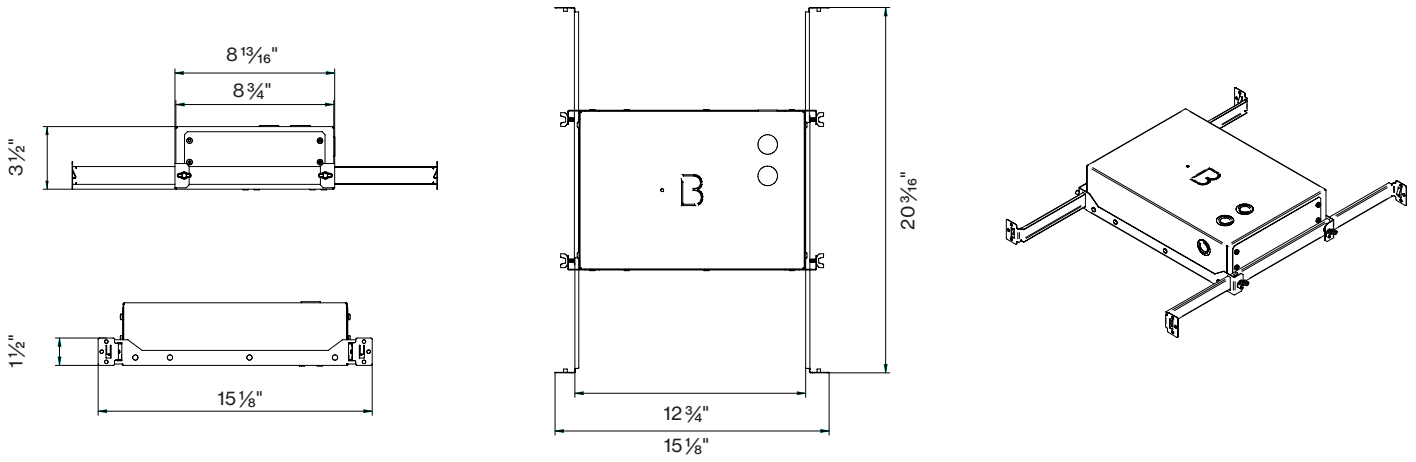

IC rated Housing

Remote Housing