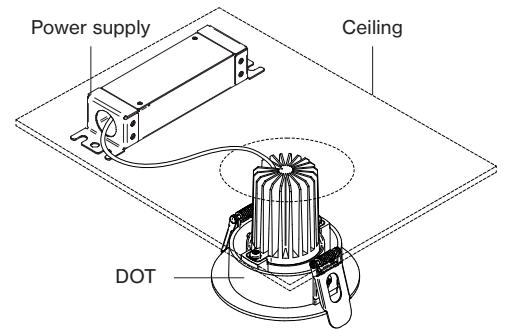

Chicago Plenum
(CCEA) T R - C C E A

Remote Housing R E M

BASO
basolighting.com

DOT-R 2.5 Wall Washer

From Below Install (FBI)

Compatible Ceiling Thickness
1/4", 3/8", 1/2", 5/8"

non-IC rated Housing

DOT-R mounting instructions