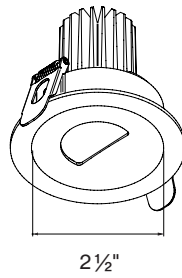

DIMENSIONS TRIM

Catalog Number Example

DOT-R2.5-RTR-WHWH-WW-30K-C90-UNV-010V-1300LM-14W-FBI

A B C D E F G H I J

A RANGE

DOT-R 2.5 DOT - R 2 . 5

B MOUNTING

Recessed with trim R T R

Chicago Plenum
(CCEA) T R - C C E A

Remote Housing R E M

BASO
basolighting.com

DOT-R 2.5 Wall Washer

From Below Install (FBI)

Compatible Ceiling Thickness
1/4", 3/8", 1/2", 5/8"

non-IC rated Housing

DOT-R mounting instructions