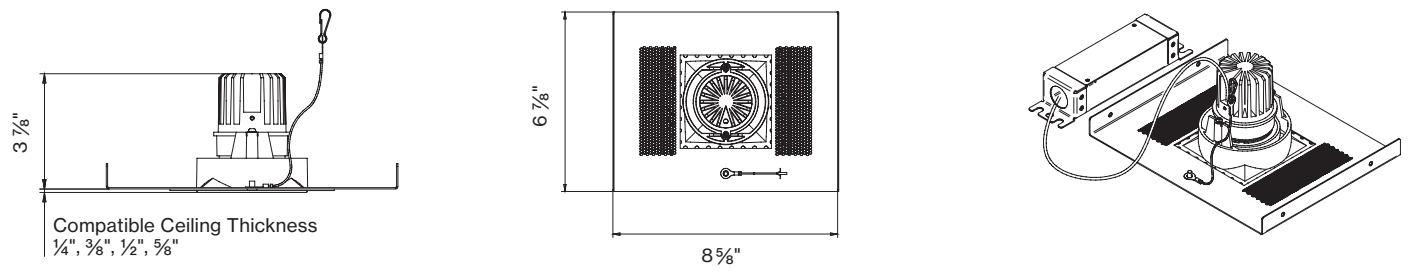

DOT-R mounting instructions

Get access to the DOT-R mounting instructions faster by scanning the QR code.
<https://www.basolighting.com/resources/mounting-instructions/dot-r>