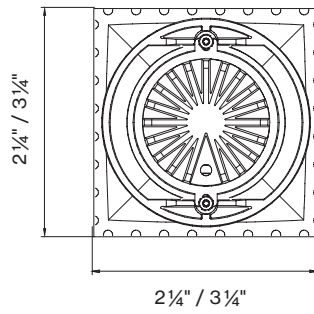

DIMENSIONS TRIM

Catalog Number Example

DOT-R2.5-RTR-WHWH-WW-30K-C90-UNV-010V-1300LM-14W-FBI

A B C D E F G H I J

A RANGE

DOT-R 2.5 DOT - R 2 . 5

B MOUNTING

Recessed with trim R T R

Chicago Plenum
(CCEA) T R - C C E A

Remote Housing R E M

BASO
basolighting.com

DOT-R 2.5 Wall Washer

From Below Install (FBI)

Compatible Ceiling Thickness
1/4", 3/8", 1/2", 5/8"

non-IC rated Housing

DOT-R mounting instructions