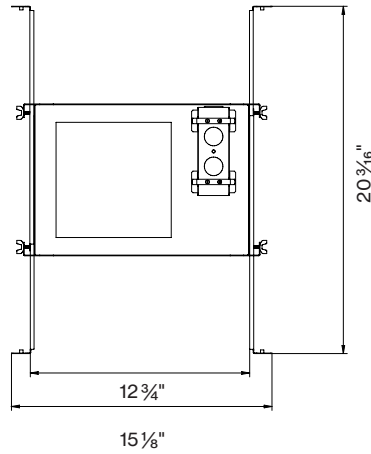

DIMENSIONS TRIM

Catalog Number Example

DOT-R2.5-RTR-WHWH-WW-30K-C90-UNV-010V-1300LM-14W-FBI

A B C D E F G H I J

A RANGE

DOT-R 2.5 DOT - R 2 . 5

B MOUNTING

Recessed with trim R T R

Chicago Plenum
(CCEA) T R - C C E A

Remote Housing R E M

BASO
basolighting.com

DOT-R 2.5 Wall Washer

From Below Install (FBI)

Compatible Ceiling Thickness
1/4", 3/8", 1/2", 5/8"

non-IC rated Housing

DOT-R mounting instructions