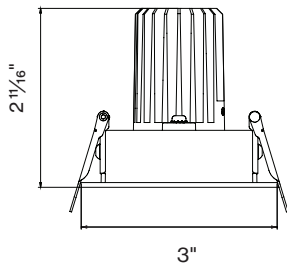

DIMENSIONS TRIM

Catalog Number Example

DOT-R2.5-RTR-WHWH-WW-30K-C90-UNV-010V-1300LM-14W-FBI

A B C D E F G H I J

A RANGE

DOT-R 2.5 DOT - R 2 . 5

B MOUNTING

Recessed with trim R T R

Chicago Plenum
(CCEA) T R - C C E A

Remote Housing R E M

BASO
basolighting.com

DOT-R 2.5 Wall Washer

From Below Install (FBI)

Compatible Ceiling Thickness
1/4", 3/8", 1/2", 5/8"

non-IC rated Housing

DOT-R mounting instructions