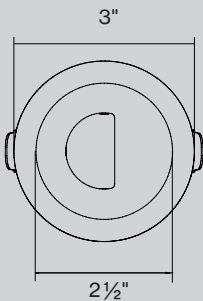

DIMENSIONS TRIM

Catalog Number Example

DOT-R2.5-RTR-WHWH-WW-30K-C90-UNV-010V-1300LM-14W-FBI

A B C D E F G H I J

A RANGE

DOT-R 2.5 DOT - R 2 . 5

B MOUNTING

Recessed with trim R T R