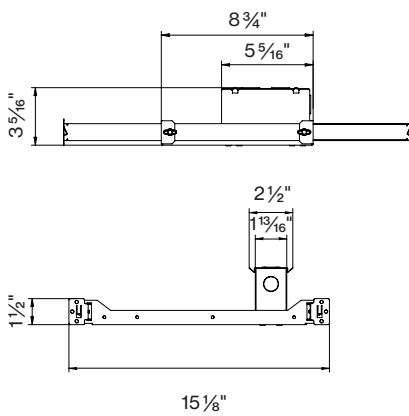

DIMENSIONS TRIM

Catalog Number Example

DOT-R2.5-RTR-WHWH-WW-30K-C90-UNV-010V-1300LM-14W-FBI

A B C D E F G H I J

A RANGE

DOT-R 2.5 DOT - R 2 . 5

B MOUNTING

Recessed with trim R T R

Chicago Plenum
(CCEA) T R - C C E A

Remote Housing R E M

BASO
basolighting.com

DOT-R 2.5 Wall Washer

From Below Install (FBI)

Compatible Ceiling Thickness
1/4", 3/8", 1/2", 5/8"

non-IC rated Housing

DOT-R mounting instructions