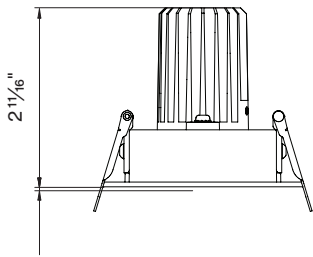

DIMENSIONS TRIM

Catalog Number Example

DOT-R2.5-RTR-WHWH-WW-30K-C90-UNV-010V-1300LM-14W-FBI

A B C D E F G H I J

A RANGE

DOT-R 2.5 DOT - R 2 . 5

B MOUNTING

Recessed with trim R T R

Chicago Plenum
(CCEA) T R - C C E A

Remote Housing R E M

BASO
basolighting.com

DOT-R 2.5 Wall Washer

From Below Install (FBI)

Compatible Ceiling Thickness
1/4", 3/8", 1/2", 5/8"

non-IC rated Housing

DOT-R mounting instructions